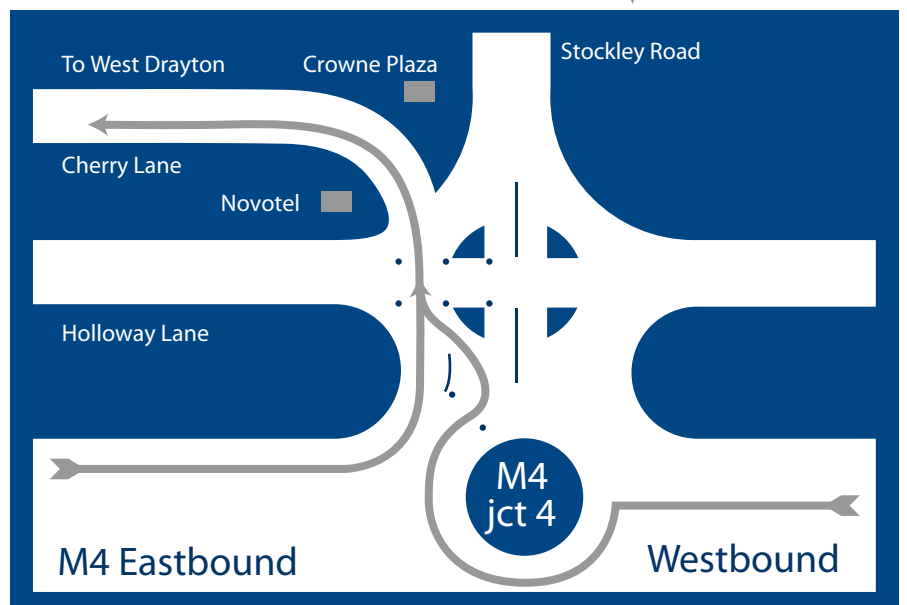

How to Find Us

COMAG

Specialist

Maps are not to scale

By Rail

- Frequent trains from London Paddington and Slough
- Turn left out of station, cross at pedestrian crossing
- Tavistock Road is directly opposite station approach.

By Road

M25/M4 Directions

- Junction 15 M25 (for M4/Heathrow)
- Junction 4 M4
- At roundabout follow signs to West Drayton
- Stay in far left lane
- At traffic lights take second left (Cherry Lane)
- Make sure the Crowne Plaza is on your right and the Novotel is on your left
- Follow road 1.5 miles into West Drayton
- Pass under railway bridge
- Immediately turn left into Tavistock Road
- COMAG is situated 200 yards on the right