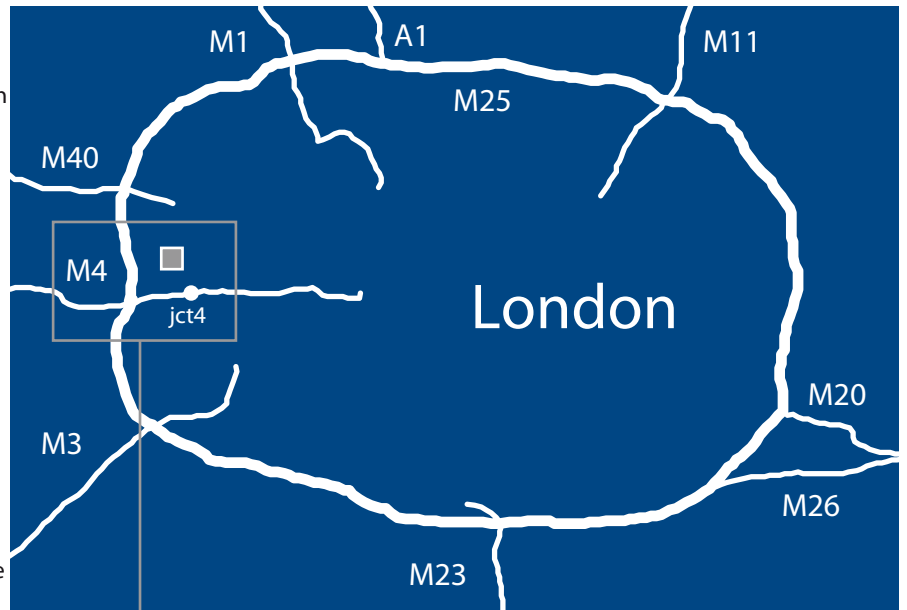

How to Find Us

COMAG

Specialist

Maps are not to scale

By Rail

- Frequent trains from London Paddington and Slough
- Turn left out of station, cross at pedestrian crossing
- Tavistock Road is directly opposite station approach.

By Road

M25/M4 Directions

- Junction 15 M25 (for M4/Heathrow)
- Junction 4 M4
- At roundabout follow signs to West Drayton
- Stay in far left lane
- At traffic lights take second left (Cherry Lane)
- Make sure the Crowne Plaza is on your right and the Novotel is on your left
- Follow road 1.5 miles into West Drayton
- Pass under railway bridge
- Immediately turn left into Tavistock Road
- COMAG is situated 200 yards on the right