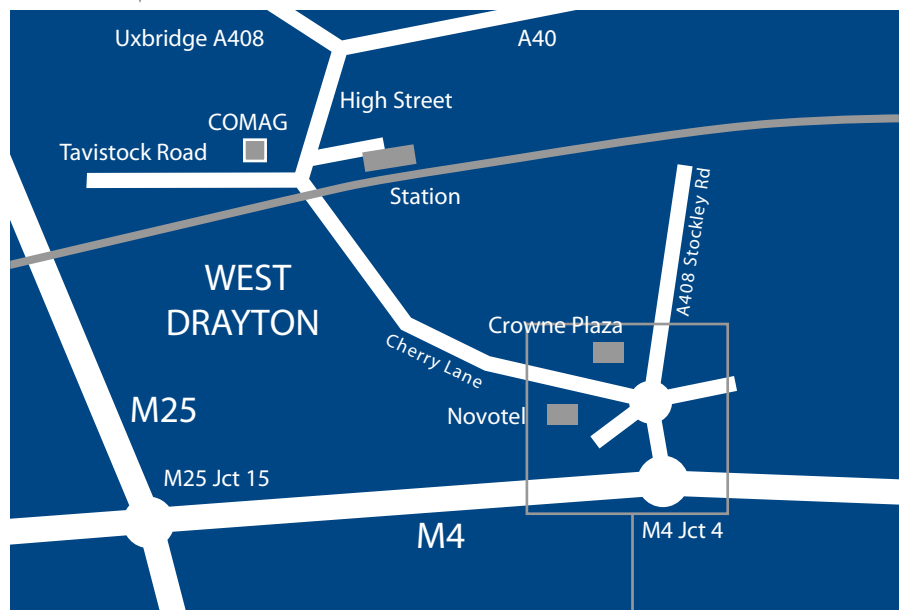

How to Find Us

COMAG

Specialist

Maps are not to scale

By Rail

- Frequent trains from London Paddington and Slough
- Turn left out of station, cross at pedestrian crossing
- Tavistock Road is directly opposite station approach.

By Road

M25/M4 Directions

- Junction 15 M25 (for M4/Heathrow)
- Junction 4 M4
- At roundabout follow signs to West Drayton
- Stay in far left lane
- At traffic lights take second left (Cherry Lane)
- Make sure the Crowne Plaza is on your right and the Novotel is on your left
- Follow road 1.5 miles into West Drayton
- Pass under railway bridge
- Immediately turn left into Tavistock Road
- COMAG is situated 200 yards on the right